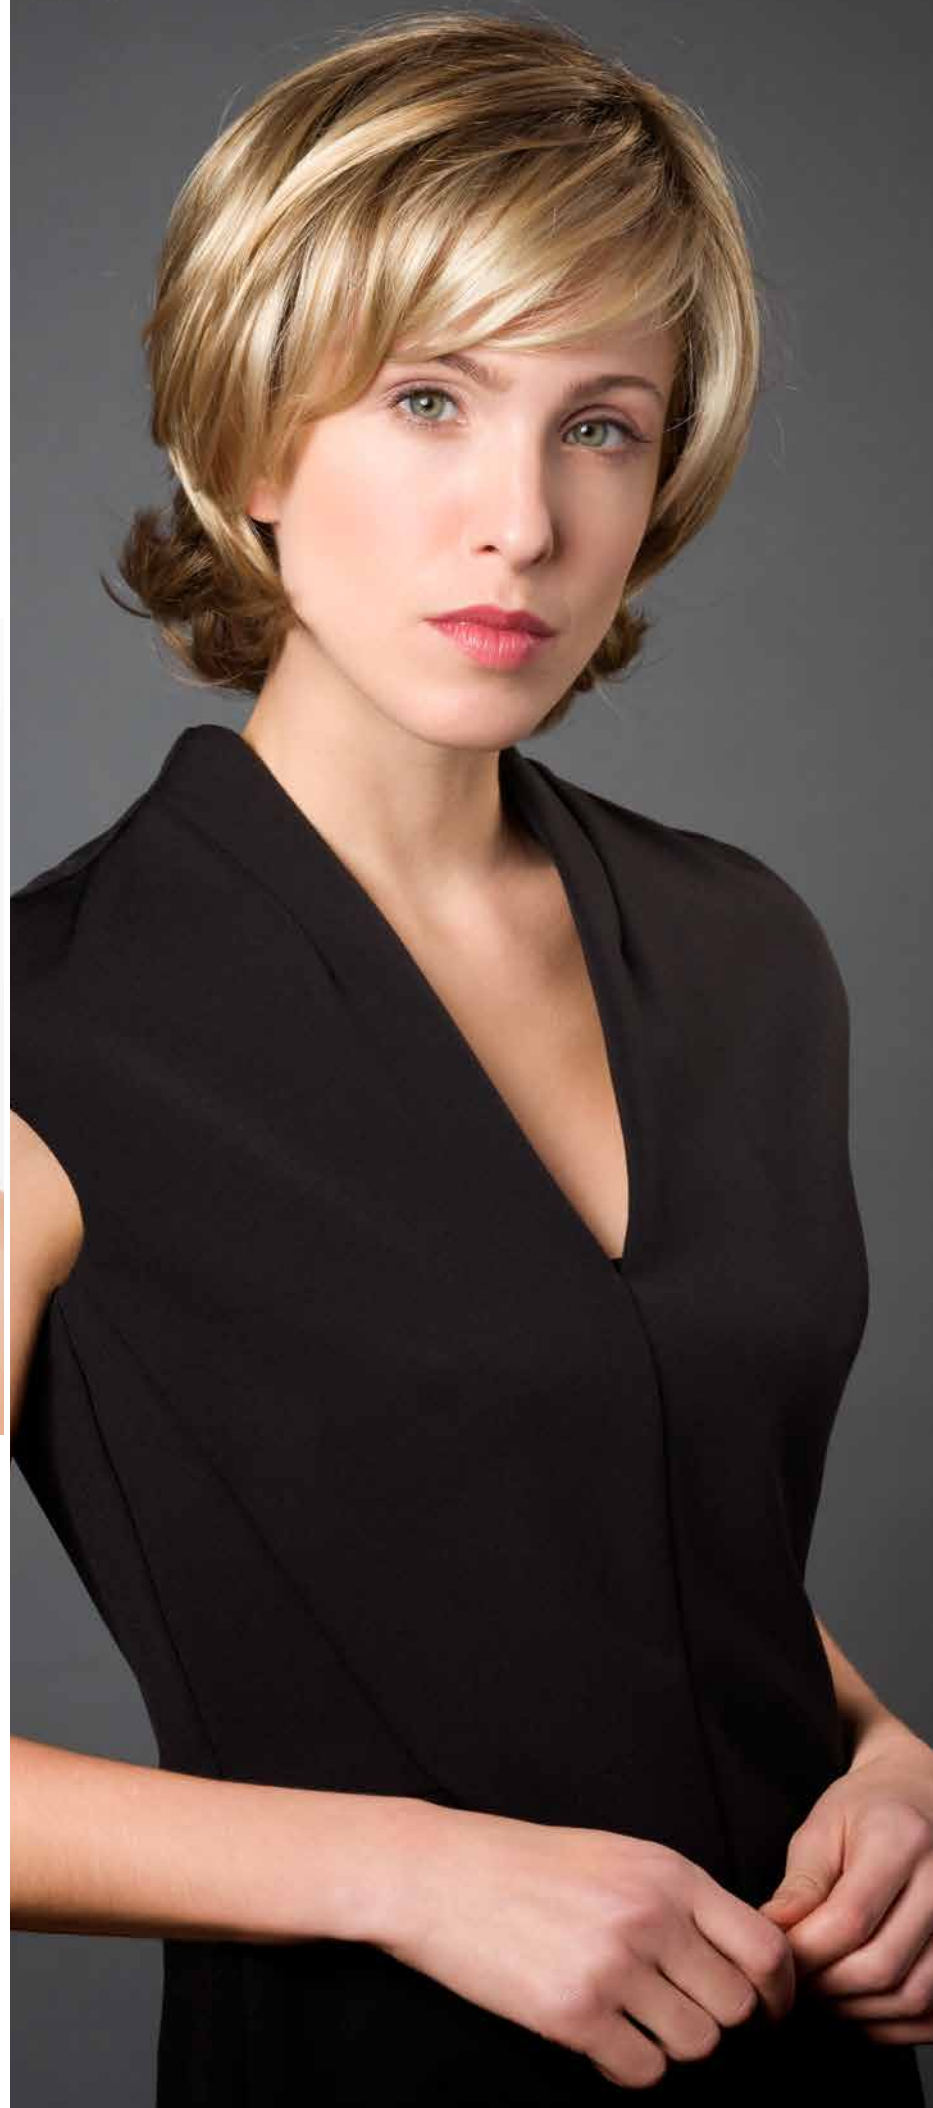

SONATA SF

SONATA SF
Vanilla-Mix-Root

●●○○○ ◀ M

SUPER-FRONT

Mono-Scheitel / Mono-Parting

- **BROWN** 4/6-4, Mocca (6/10/30),
  Cold-Chocolate (5/8/14),
  Chocolate-Mix (8/10/27/20),
  Dark-Copper-Root (8/30/27+Root4)
- **BLOND** Chocolate/Cream-Root (10/27/20R+Root10),
  Honey-Mix (14/20/25R),
  Vanilla-Mix-Root (14/20/25R+Root10),
  Danish-Blond (20R/22H),
  Sandy-Blond-Root (20/25R-14+Root14),
  Champagne-Root (22H/22+Root12),
  Swedish-Blond-Root (25R/22H+Root16)
- **RED** Dark-Cherry (4/133/32B)
- **GREY** Salt & Pepper (44/51/60), 56/53-39,
  Blond-Grey-Root (17/101+Root18)

SONATA SF
Cold-Chocolate

360°