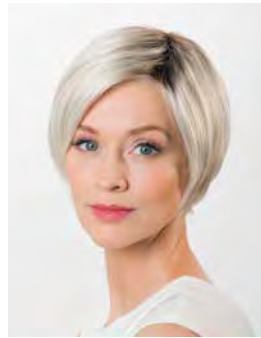

SIRI MONO SF ~ 18

●●●●● < S SUPER-FRONT

BROWN COLOURS

Espresso-Copper/Mist (1B/30),
4/6-4, Mocca (6/10/30),
Cold-Chocolate (5/8/14),
Chocolate-Mix (8/10/27/20),
Dark-Copper-Root (8/30/27+Root4)

BLOND COLOURS

Chocolate/Cream-Root
(10/27/20R+Root10),
Honey-Mix (14/20/25R),
Vanilla-Root (14/26+Root14),
Sandy-Blond-Root (20/25R-14+Root14),
Champagne-Root (22H/22+Root12),
Swedish-Blond-Mix (25R/22H-20+Root16)

RED COLOURS

Dark-Purple/Flame (2V/133/135),
Cherry-Root (33/130+Root4)

GREY COLOURS

Salt & Pepper (44/51/60),
56/53-39, 60-56-51,
Snow-Blond-Root (101/16/60+Root10),
Blond-Grey-Root (17/101+Root18)