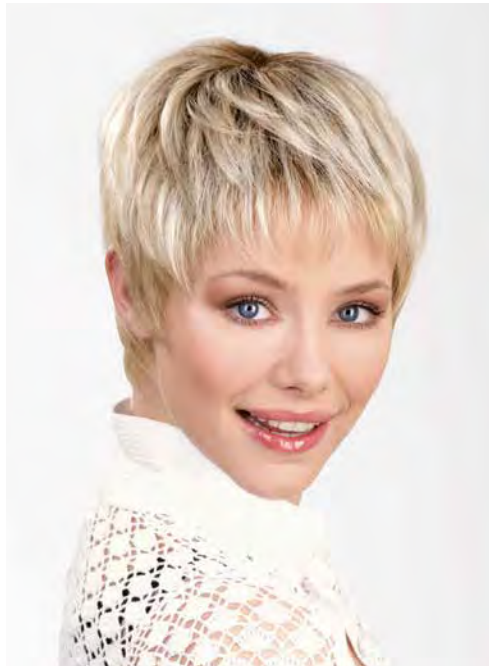

PRIMA MONO
Caramel-Root

PIA MONO
Champagne-Root

PIA MONO

●●●●○ < S/M

- **BROWN** 4/6-4, 6/8-6, Chocolate (8/12/30), 8/29-8
- **BLOND** 12/26-12, Caramel (18/24X),
  Butter-Toast (20/14/22-14), 20/22H,
  Honey-Toast (14/20/25R-12),
  Caramel-Root (20/27/22H+Root8),
  Honey-Toast-Root (20R/27+Root4),
  Swedish-Blond (22H/22),
  Champagne-Root (22H/22+Root12)
- **RED** 6/130, Paprika-Mix (29/32B/33),
  Terracotta-Mix-Root (30/27+Root4),
  33/30
- **GREY** 53-51-44, 56/53-39, 60-56-51, 101/14-14