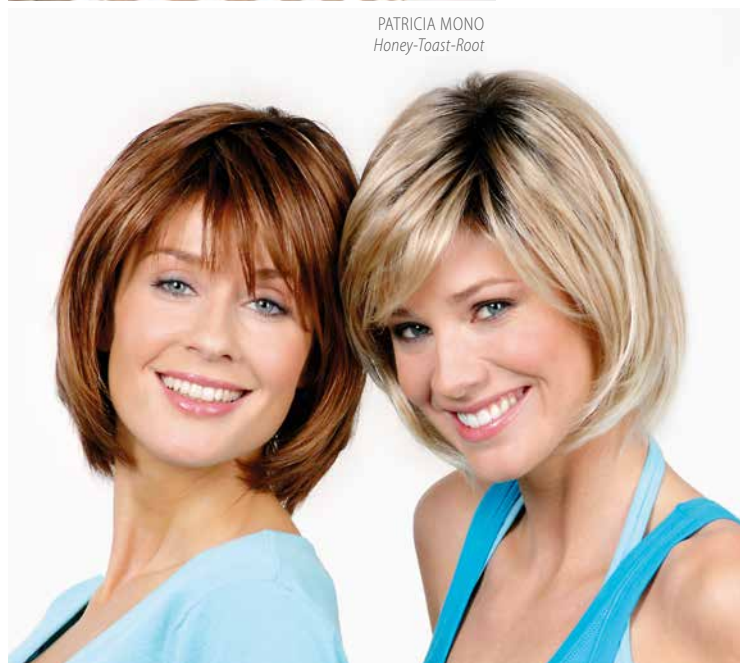

SARA MONO
Swedish-Blond-Root

PATRICIA MONO
Terracotta-Mix-Root

PATRICIA MONO

●●●●○ M

- **BROWN** 4/6, 6/10, 8/12, 8/29
- **BLOND** 10/26, 14/26,
  Vanilla-Root (14/26+Root14), 18/22,
  Caramel-Root (20/27/22H+Root8),
  Honey-Toast-Root (20R/27+Root4),
  22H/14, 22H/20R,
  Champagne-Root (22H/22+Root12)
- **RED** 6/130, Paprika-Mix (29/32B/33),
  Terracotta-Mix-Root (30/27+Root4),
  30/32B/29, 33/32B, 33-R