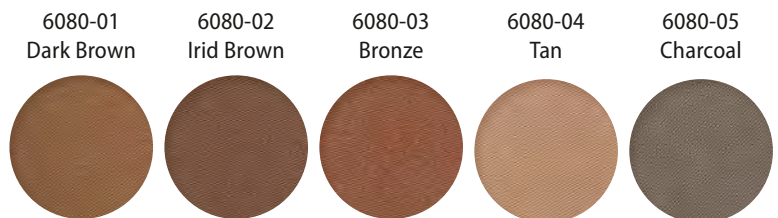

Eyebrow Make-up		Augenbrauenfarbe / Eyebrow Colour					
Farbe / Colour		Light	Medium-Light	Medium	Medium-Dark	Dark	Charcoal
6080-01	Dark Brown		✓		✓		
6080-02	Irid Brown				✓	✓	
6080-03	Bronze			✓			
6080-04	Tan	✓	✓	✓			
6080-05	Charcoal		✓		✓	✓	✓