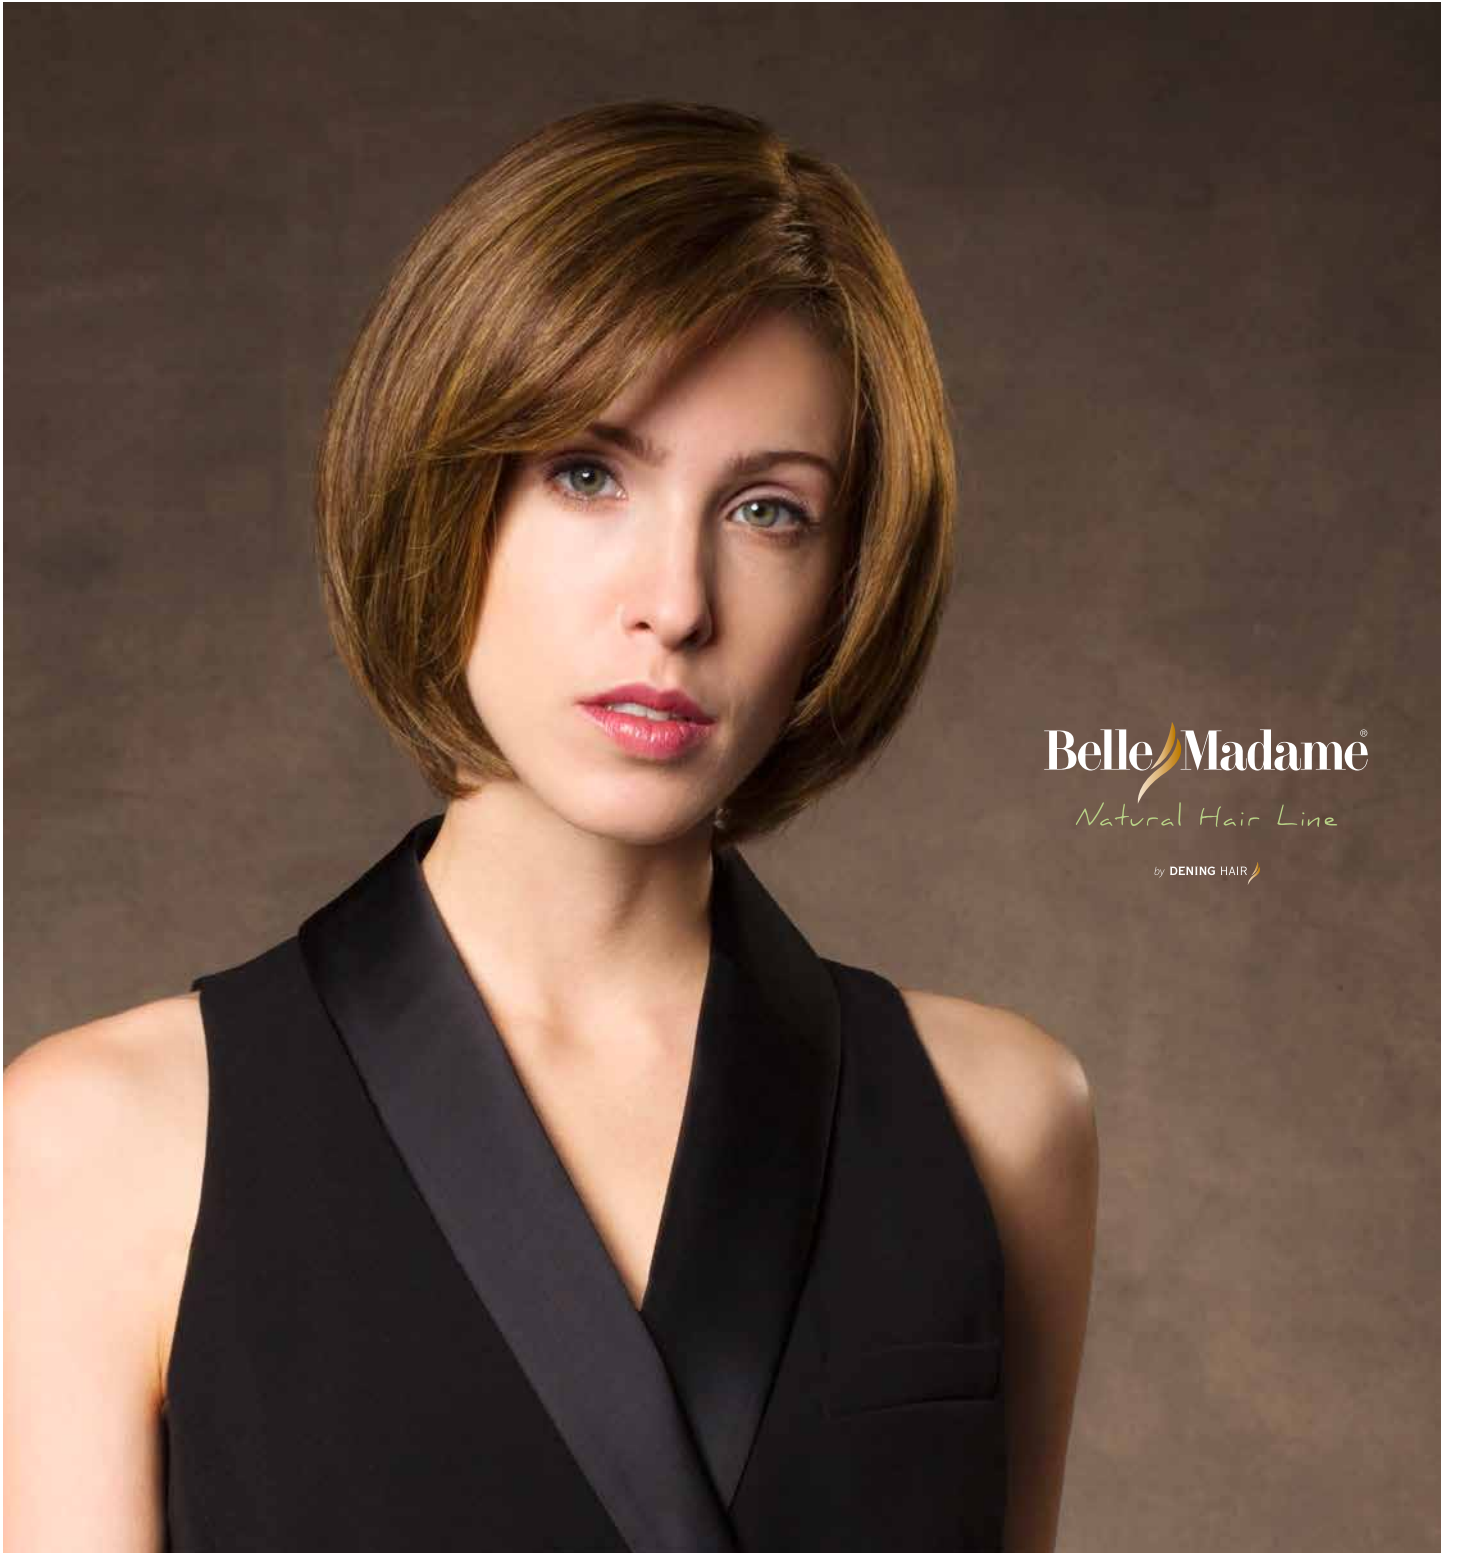

BelleMadame®
Natural Hair Line
by DENING HAIR