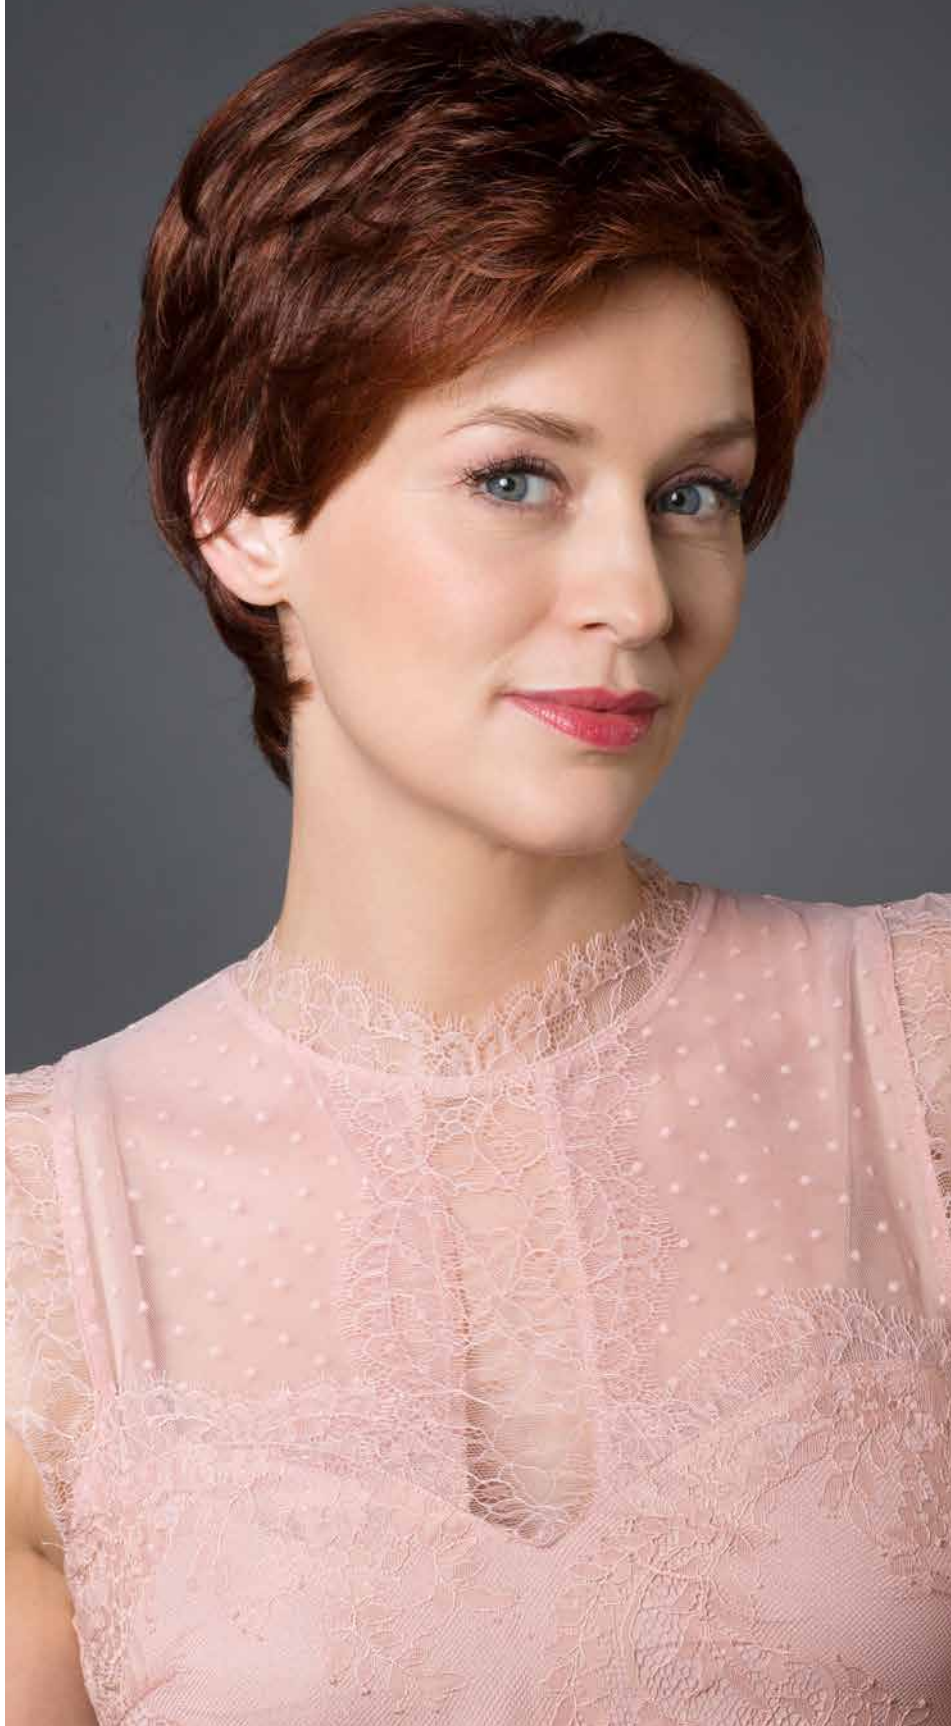

SUPREME MONO SF+ Sandy-Blond-Root

VIVIEN LARGE SF Cherry-Root

VIVIEN LARGE SF

●●●●● < M/L

SUPER-FRONT

1. **BROWN** 4/6-4, Mocca (6/10/30),
   Cold-Chocolate (5/8/14),
   Chocolate (8/12/30),
   Dark-Copper-Root (8/30/27+Root4)
2. **BLOND** Chocolate/Cream-Root (10/27/20R+Root10),
   Honey-Toast (14/20/25R-12),
   Vanilla-Root (14/26+Root14),
   Sandy-Blond-Root (20/25R-14+Root14),
   Champagne-Root (22H/22+Root12),
   Swedish-Blond-Mix (25R/22H-20+Root16)
3. **RED** Cherry-Root (33/130+Root4)
4. **GREY** Salt & Pepper (44/51/60), 45-36-39,
   56/53-39, 60-56-51, 60-W, 101/14-14,
   Blond-Grey-Root (17/101+Root18)